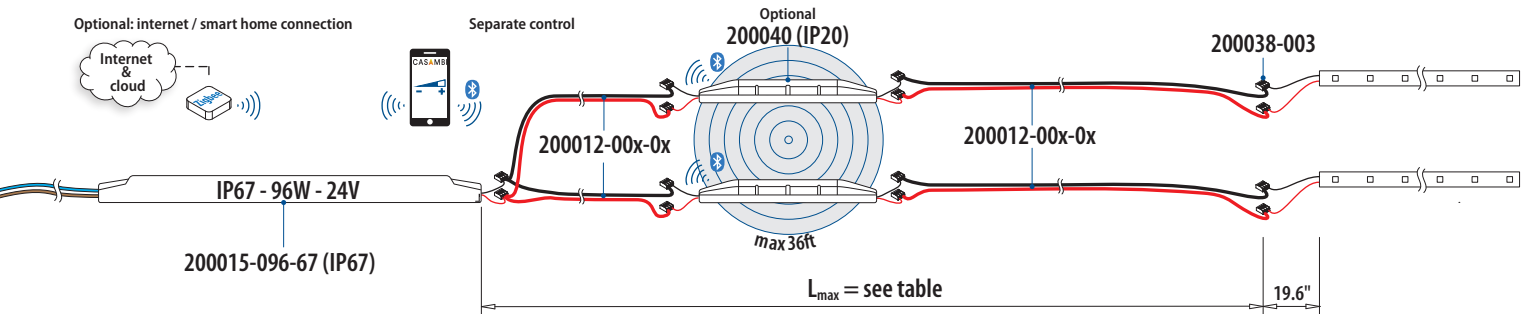

Q-lights Linear Light 24V - Wiring diagram

Minimum wire thickness for guaranteed maximum output (96W)

		Cable article number	
	AWG	328ft black	328ft red
L_{max} = Total cable length (ft)	33-66	14	200012-003-01
	66-132	12	200012-004-01
			200012-003-02
			200012-004-02

4

Wiring for MOD 0040

Separate control

Single channel

Four channel color

Three channel color

Tunable white