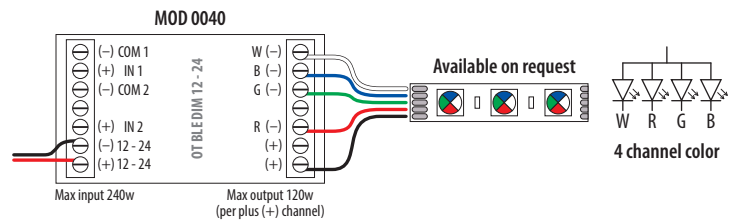

Q-lights Linear Light 24V - Wiring diagram

Minimum wire thickness for guaranteed maximum output (96W)

		Cable article number	
	AWG	328ft black	328ft red
L_{max} = Total cable length (ft)	33-66	14	200012-003-01
	66-132	12	200012-004-01
			200012-003-02
			200012-004-02

4

Wiring for MOD 0040

Separate control

Single channel

Four channel color

Three channel color

Tunable white