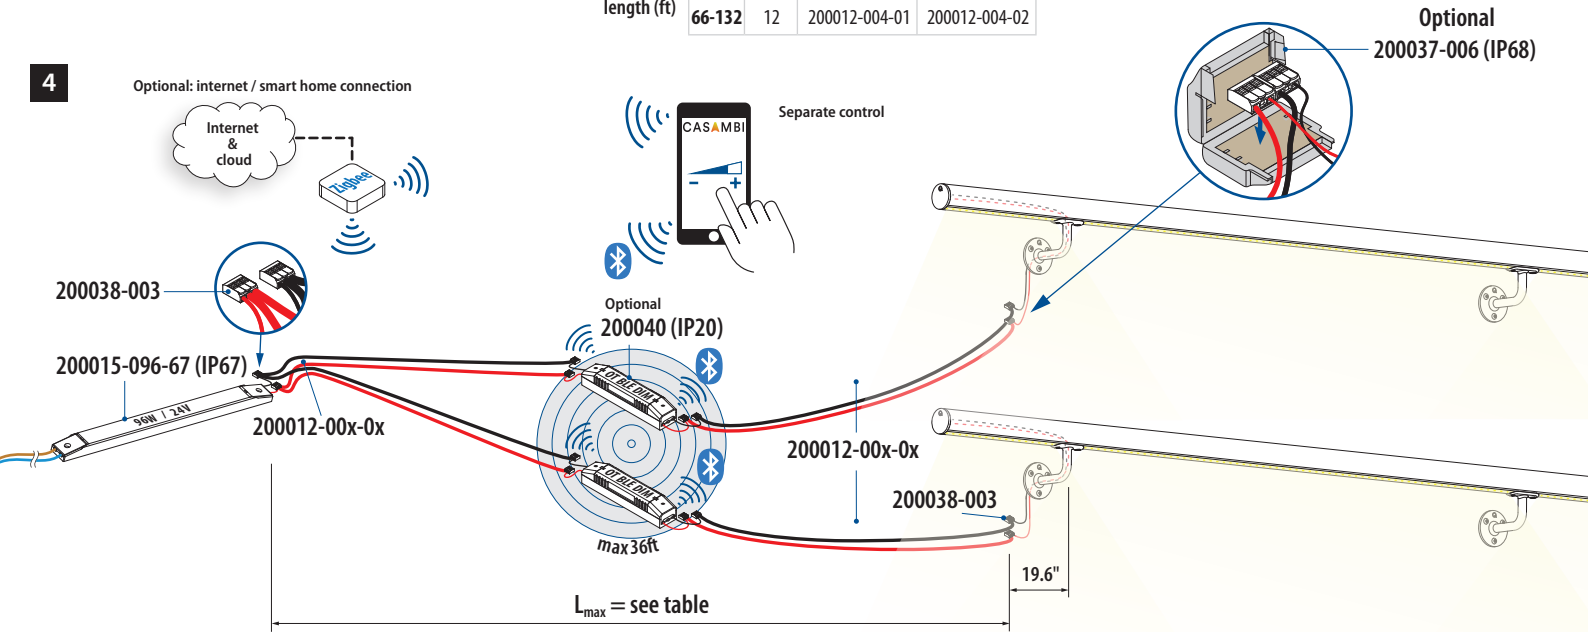

Q-lights Linear Light 24V - Wiring diagram

Minimum wire thickness for guaranteed maximum output (96W)

		Cable article number	
	AWG	328ft black	328ft red
L_{max} = Total cable length (ft)	33-66	14	200012-003-01
	66-132	12	200012-004-01
			200012-003-02
			200012-004-02

4

Wiring for MOD 0040

Separate control

Single channel

Four channel color

Three channel color

Tunable white