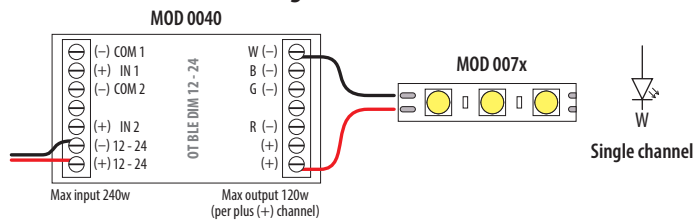

Q-lights Linear Light 24V - Wiring diagram

Minimum wire thickness for guaranteed maximum output (96W)

		Cable article number	
	AWG	328ft black	328ft red
L_{max} = Total cable length (ft)	33-66	14	200012-003-01
	66-132	12	200012-004-01
			200012-003-02
			200012-004-02

4

Wiring for MOD 0040

Separate control

Single channel

Four channel color

Three channel color

Tunable white