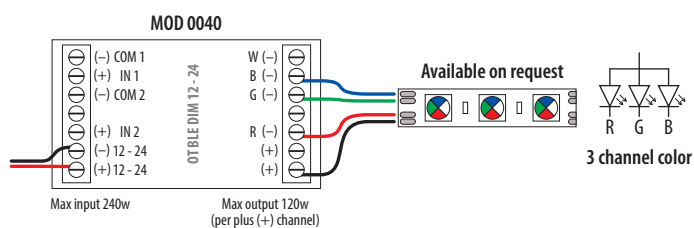

Q-lights Linear Light 24V - Wiring diagram

Minimum wire thickness for guaranteed maximum output (96W)

		Cable article number	
	AWG	328ft black	328ft red
L_{max} = Total cable length (ft)	33-66	14	200012-003-01
	66-132	12	200012-004-01
			200012-003-02
			200012-004-02

4

Wiring for MOD 0040

Separate control

Single channel

Four channel color

Three channel color

Tunable white